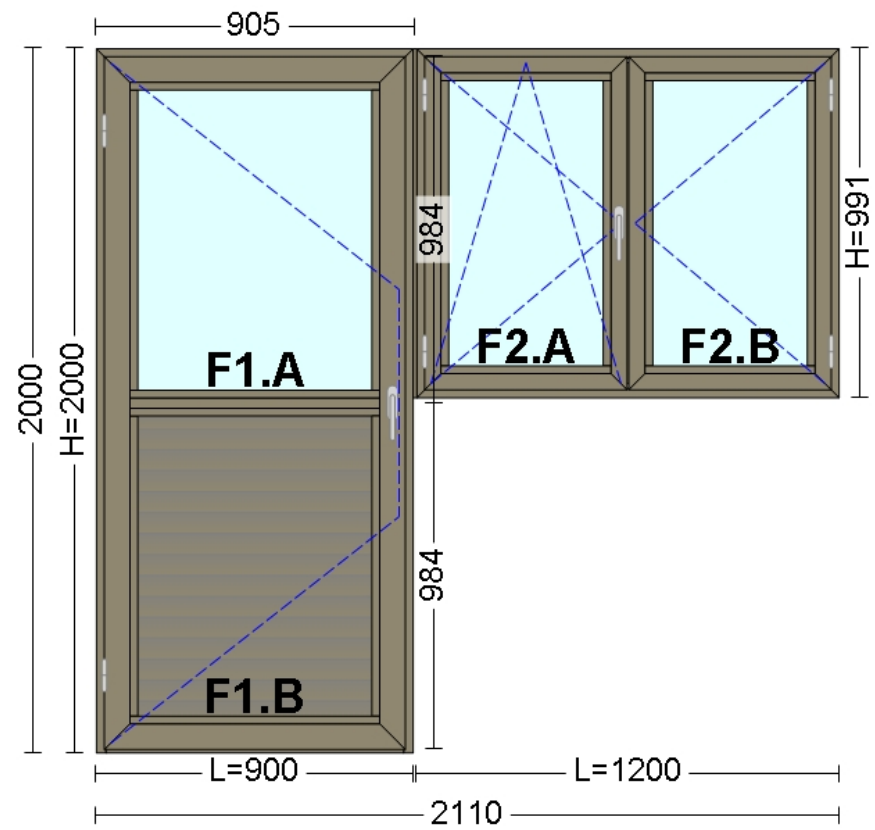

Window Panel

Project: OFR06582 - Demo AI / Date: 12/02/2009
Delivery Date: 29/11/2007

Profile System: BLK Classic Thermo 254 / 1003
Frame: AL254-110-1003-Frame Curved 3Champ. 54mm X 27mm M/F
Sash: AL254-211-1003-Sash Curved 68 mm M/F
Fittings: Balkan - AI - BLK - Ferestre (Makedoniki)
Glass: GT Clar-Clar 4-14-4

View outer. Opening outer.

Profile System: BLK Classic Thermo 254 / 5015
 Frame: AL254-110-5015-Frame Curved 3Champ. 54mm X 27mm M/F; AL254-331-5015-Bottom Transom 130 mm M/F; AL254-555-5015-Floor Threshold M/F
 Sash: AL254-245-5015-Sash Outside 103 mm M/F; AL254-331-5015-Bottom Transom 130 mm M/F
 Fittings: Balkan - Al - BLK - Usa de Exterior (Makedoniki)
 Glass: GT Clar-Clar 4-14-4

View inner. Opening inner.

- Profile System: BLK Classic Thermo 254 / 7034
- Frame: AL254-110-7034-Frame Curved 3Champ. 54mm X 27mm M/F; AL254-555-7034-Floor Threshold M/F
- Sash: AL254-215-7034-Sash Curved 95 mm (6,5M) M/F; AL254-211-7034-Sash Curved 68 mm M/F
- Fittings: Balkan - Al - BLK - Usi Interior (Makedoniki)
- Glass: GT Clar-Clar 4-14-4