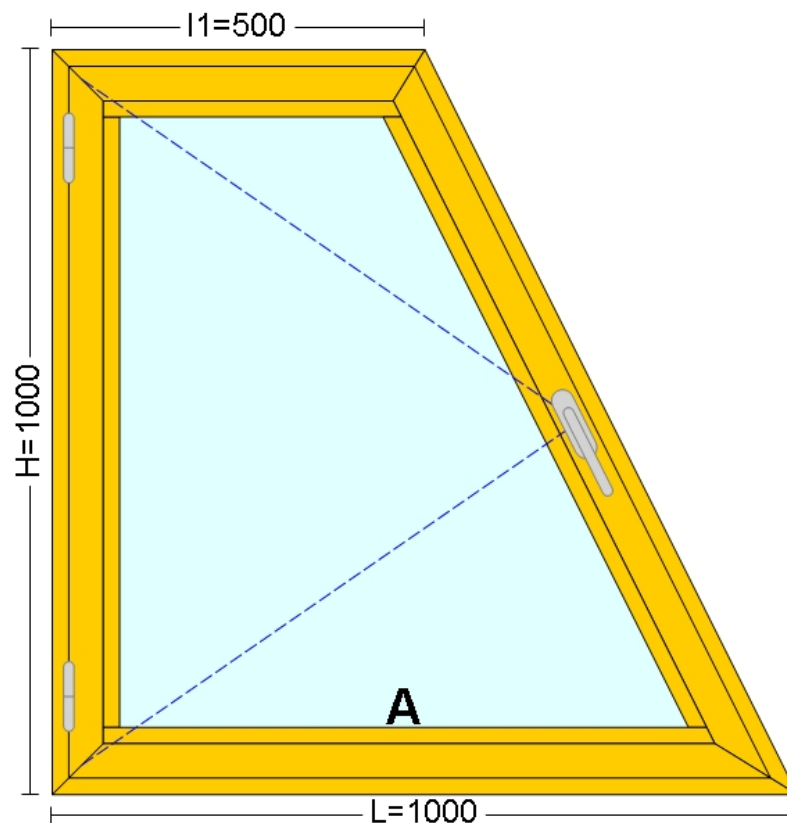

Window Panel

Project: OFR06582 - Demo AI / Date: 12/02/2009
Delivery Date: 29/11/2007

Profile System: BLK Classic Thermo 254 / 1003
Frame: AL254-110-1003-Frame Curved 3Champ. 54mm X 27mm M/F
Sash: AL254-211-1003-Sash Curved 68 mm M/F
Fittings: Balkan - AI - BLK - Ferestre (Makedoniki)
Glass: GT Clar-Clar 4-14-4

View outer. Opening outer.

Profile System: BLK Classic Thermo 254 / 5015
 Frame: AL254-110-5015-Frame Curved 3Champ. 54mm X 27mm M/F; AL254-331-5015-Bottom Transom 130 mm M/F; AL254-555-5015-Floor Threshold M/F
 Sash: AL254-245-5015-Sash Outside 103 mm M/F; AL254-331-5015-Bottom Transom 130 mm M/F
 Fittings: Balkan - Al - BLK - Usa de Exterior (Makedoniki)
 Glass: GT Clar-Clar 4-14-4

View inner. Opening inner.

- Profile System: BLK Classic Thermo 254 / 7034
- Frame: AL254-110-7034-Frame Curved 3Champ. 54mm X 27mm M/F; AL254-555-7034-Floor Threshold M/F
- Sash: AL254-215-7034-Sash Curved 95 mm (6,5M) M/F; AL254-211-7034-Sash Curved 68 mm M/F
- Fittings: Balkan - Al - BLK - Usi Interior (Makedoniki)
- Glass: GT Clar-Clar 4-14-4