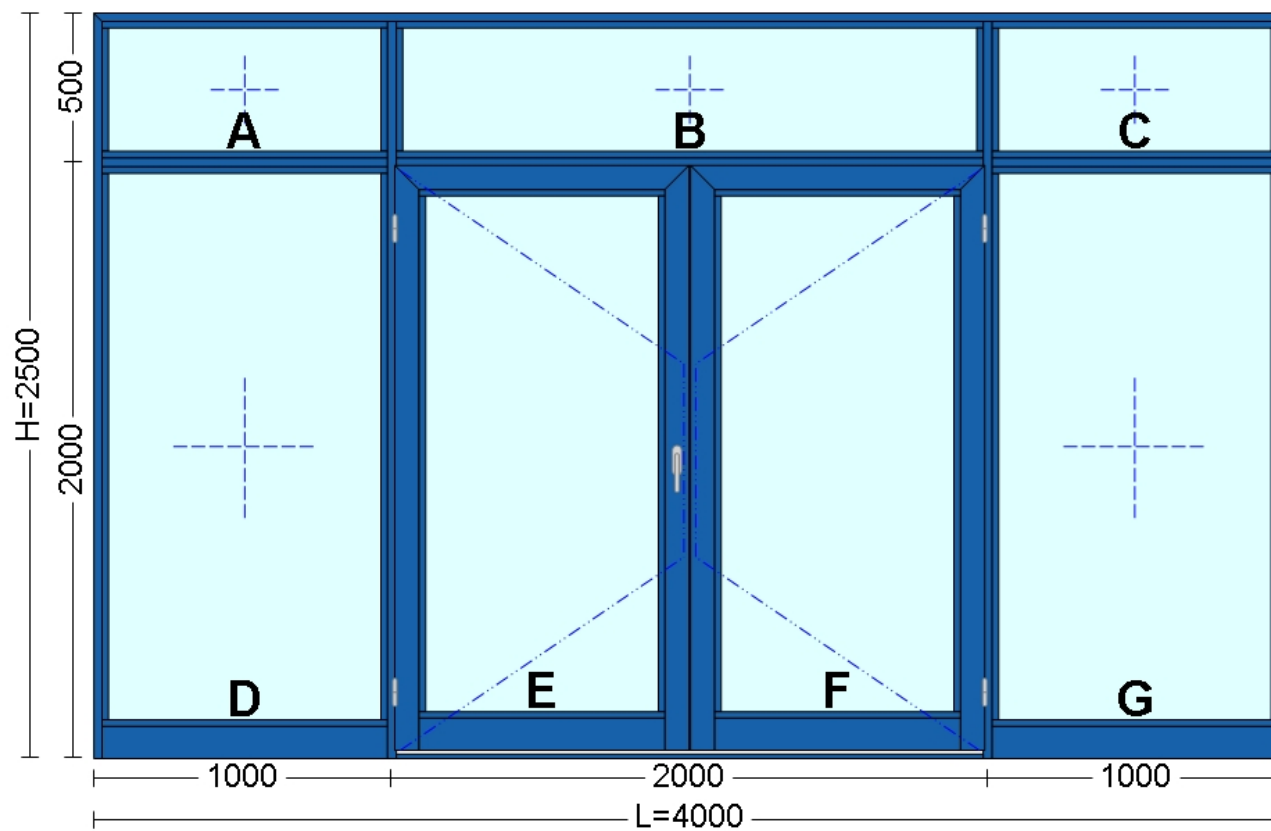

Window Panel

Project: OFR06582 - Demo AI / Date: 12/02/2009
Delivery Date: 29/11/2007

Profile System: BLK Classic Thermo 254 / 1003
Frame: AL254-110-1003-Frame Curved 3Champ. 54mm X 27mm M/F
Sash: AL254-211-1003-Sash Curved 68 mm M/F
Fittings: Balkan - AI - BLK - Ferestre (Makedoniki)
Glass: GT Clar-Clar 4-14-4

View outer. Opening outer.

Profile System: BLK Classic Thermo 254 / 5015
 Frame: AL254-110-5015-Frame Curved 3Champ. 54mm X 27mm M/F; AL254-331-5015-Bottom Transom 130 mm M/F; AL254-555-5015-Floor Threshold M/F
 Sash: AL254-245-5015-Sash Outside 103 mm M/F; AL254-331-5015-Bottom Transom 130 mm M/F
 Fittings: Balkan - Al - BLK - Usa de Exterior (Makedoniki)
 Glass: GT Clar-Clar 4-14-4

View inner. Opening inner.

- Profile System: BLK Classic Thermo 254 / 7034
- Frame: AL254-110-7034-Frame Curved 3Champ. 54mm X 27mm M/F; AL254-555-7034-Floor Threshold M/F
- Sash: AL254-215-7034-Sash Curved 95 mm (6,5M) M/F; AL254-211-7034-Sash Curved 68 mm M/F
- Fittings: Balkan - Al - BLK - Usi Interior (Makedoniki)
- Glass: GT Clar-Clar 4-14-4